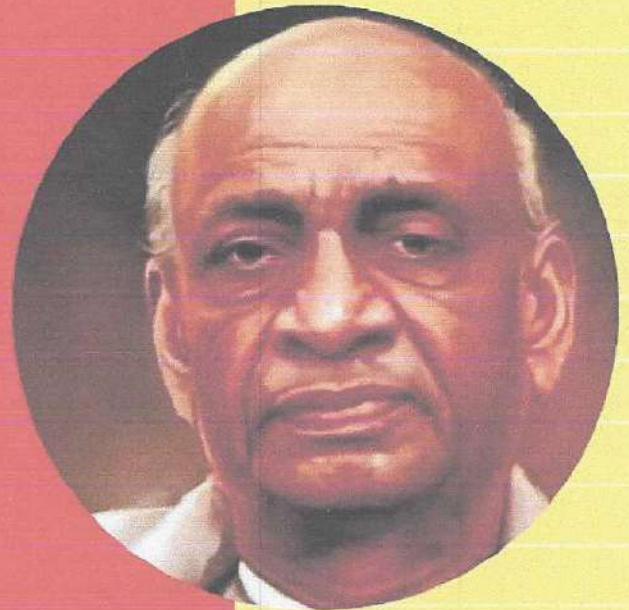

CHRIST THE KING ENGINEERING COLLEGE

158/3, ONNIPALAYAM ROAD, KARAMADAI, COIMBATORE - 641 104

NATIONAL SERVICE SCHEME (NSS)

Organize

NATIONAL UNITY DAY RALLY

Venue : CKEC Campus

Date : 29.10.2022

Time : 09:30 AM