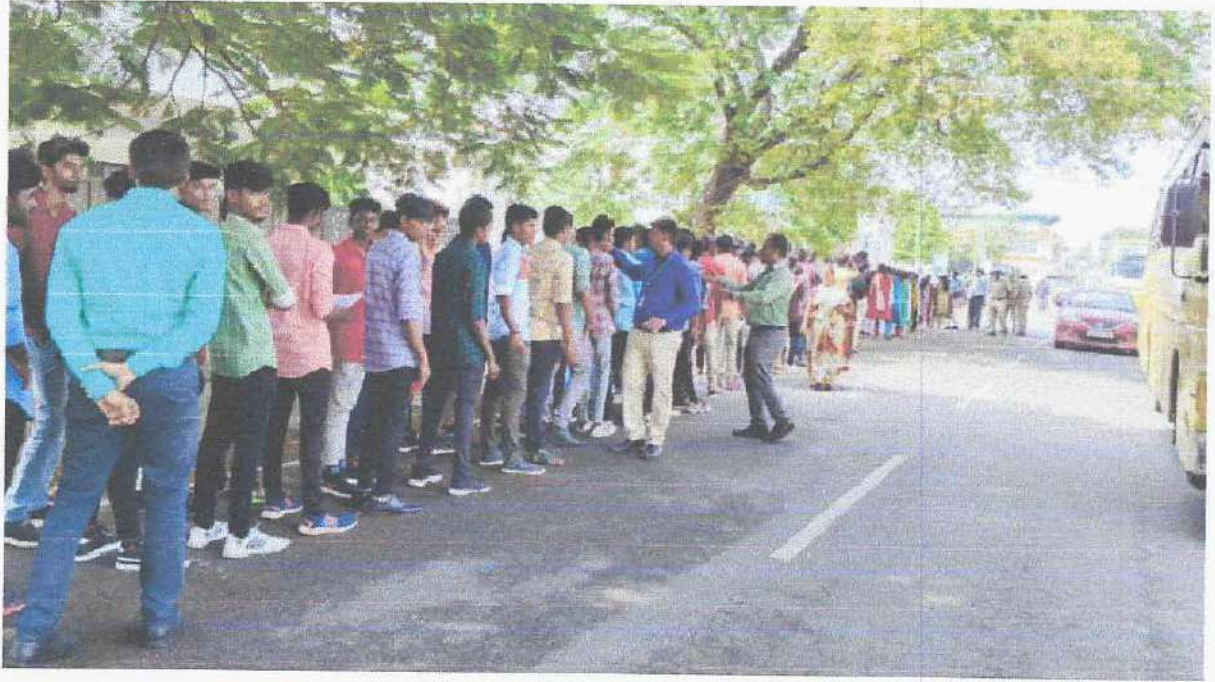

CHRIST THE KING ENGINEERING COLLEGE

Karamadai, Coimbatore - 641104

(Approved by AICTE, New Delhi & Affiliated to Anna University, Chennai)
Ph: +91 91500 76729 Email: principal@ckec.ac.in Web: www.ckec.ac.in

Photographs: 29th October 2022

National unity day rally on 29th October 2022